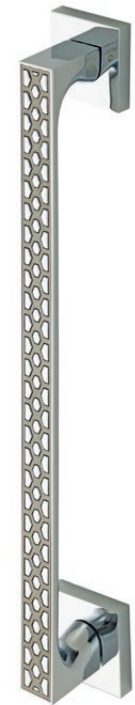

# PULLHANDLES

Model : **E- 7996**  
Finish : CP- White, MAB  
Size : 250mm, 400mm  
Make : Zamak  
Applicable for : Glass, Wooden Doors

Model : **E- 7994**  
Finish : CP  
Size : 256mm  
Make : Zamak with Swarovski Crystal Elements  
Applicable for : Glass, Wooden Doors

Model : **E- 7995**  
Finish : CP  
Size : 224mm  
Make : Zamak with Swarovski Crystal Elements  
Applicable for : Glass, Wooden Doors

Model : **E- 7996A**  
Finish : CP, BSN  
Size : 250mm, 400mm  
Make : Zamak  
Applicable for : Glass, Wooden Doors

Model : **E- 7997**  
Finish : CP- White, MAB  
Size : 250mm, 400mm  
Make : Zamak  
Applicable for : Glass, Wooden Doors

Model : **E- 7998**  
Finish : CP, BSN  
Size : 320mm  
Make : Zamak  
Applicable for : Glass, Wooden Doors

Model : **E- 7999**  
Finish : CP, BSN  
Size : 320mm  
Make : Zamak  
Applicable for : Glass, Wooden Doors

Model : **E- 8003**  
Finish : CP-BSN, CP-Matt Black, CP-White  
Size : 250mm, 350mm  
Make : Zamak  
Applicable for : Glass, Wooden Doors